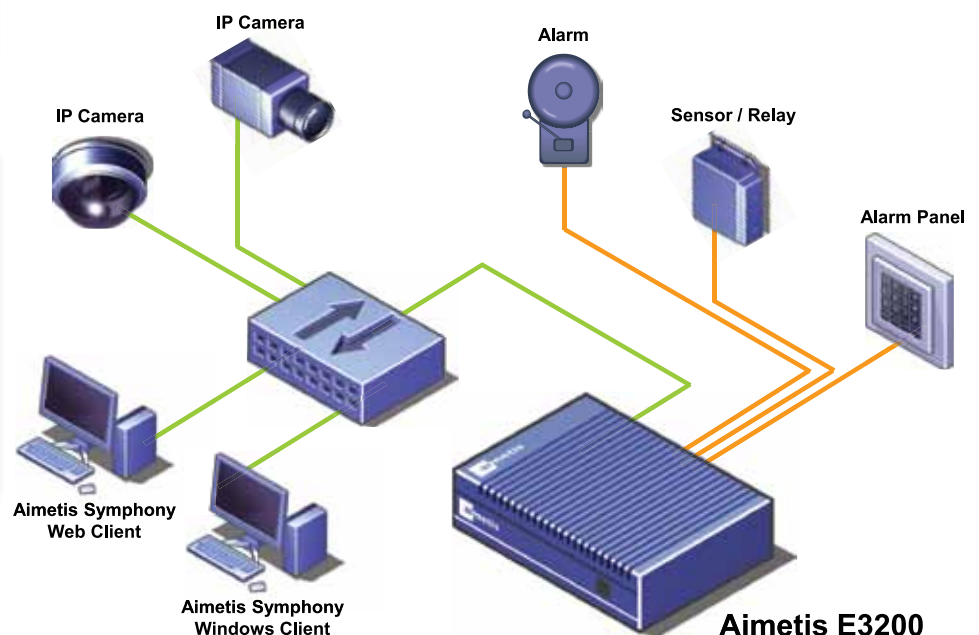

Aimetis E3200 Series™ Physical Security Appliance combines a purpose-built hardware appliance with Aimetis Symphony™ video management & analytics software, creating a high performance intelligent video surveillance platform for installations under 16 cameras. Its robust fanless design and flexible installation options makes the E3200 Series an ideal solution for space constrained environments such as small footprint retailers, gas stations and harsh environments.

Quick and Simple Installation

Similar to a DVR, the Aimetis E3200 requires no hard drive or software installation. And with no software activation required, the first camera is being recorded within minutes of unpacking the box.

Flexible for Future Needs

Powered by Aimetis Symphony™, adding cameras is as easy as adding camera licenses. For more advanced functionality such as access control integration or video analytics, upgrading licenses without changing software or hardware is all that is required. With support for over 30 camera manufacturers, the E3200 provides unparalleled flexibility in camera selection.

Key Features:

- Small hardware footprint
- No software installation or activation
- Integrated I/O
- Wall mount options
- Analytics ready

Analytics and On-Demand Reporting options include:

- People Counting
- Heat Map
- Items Left Behind or Removed
- Camera Tampering
- Advanced Event Based Search