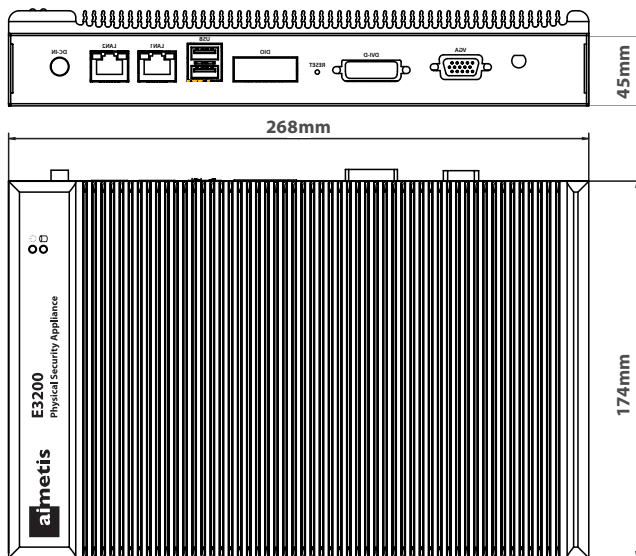

Features and Specifications*

Model	E3205	E3210
CPU	Dual Core Atom 1.66Ghz	
RAM	2GB	
OS	Win 7 embedded	
Storage	500GB	1TB
Video Management Software	Symphony Standard	
Camera Licenses Incl.	4	8
Max Cameras*	16	
Ethernet	2x GbE	
USB	4	
Integrated I/O	4/4	
Monitor Output	DVI / VGA	
Extended storage	With NAS	
Video Analytics Ready*	Yes	
ONVIF	Yes	
Operating Temp.	0 to 40°C	
Dimensions (mm)	268W x 174D x 44H	
Weight	2.5KG	
Input Voltage	12VDC/5 A Max	
Compliance	CE, FCC, RoHs	
Mounting Kit	Wall, DIN-Rail included	
Warranty	2 year	
Ordering Information	AIM-E3205	AIM-E3210

* With software upgrades

Dimensions

www.aimetis.com

©Copyright Aimetis Corporation 2003-2011. All rights reserved.

Aimetis Corporation

500 Weber Street North
Waterloo, Ontario, Canada N2L-4E9
+1 519 746-8888
info@aimetis.com

Aimetis GmbH

Am Prime Parc 7
65479 Raunheim
Germany
+49 (0) 6142 207 98 60
info@aimetis.de

Aimetis Symphony™ Software

Aimetis Symphony™ is award-winning intelligent video management software that offers an innovative, open IP video platform for video management, video analytics, system integration and alarm management. Aimetis Symphony™ installs on standard IT hardware, supports both analog and IP cameras from hundreds of camera manufacturers, provides a feature-rich, easy-to-use interface and incorporates IT friendly features to make administration simple.

Purpose-Built Hardware Platform

The Aimetis E3200 Series is designed for flexible deployment in any scenario. The onboard Intel® Atom™ embedded processor provides unsurpassed performance with very low heat generation and minimal cooling requirements, resulting in improved stability and longevity. With a tough aluminum case with heat dispersing fins, the E3200 is able to draw away heat from the processor and allow the system to operate in environments not suitable for commercial-off-the-shelf PCs. To provide even more flexibility, the E3200 can be wall or DIN-rail mounted keeping the unit out of harms way.

ONVIF

HDTV
NETWORK VIDEO

aimetis

EN20110324