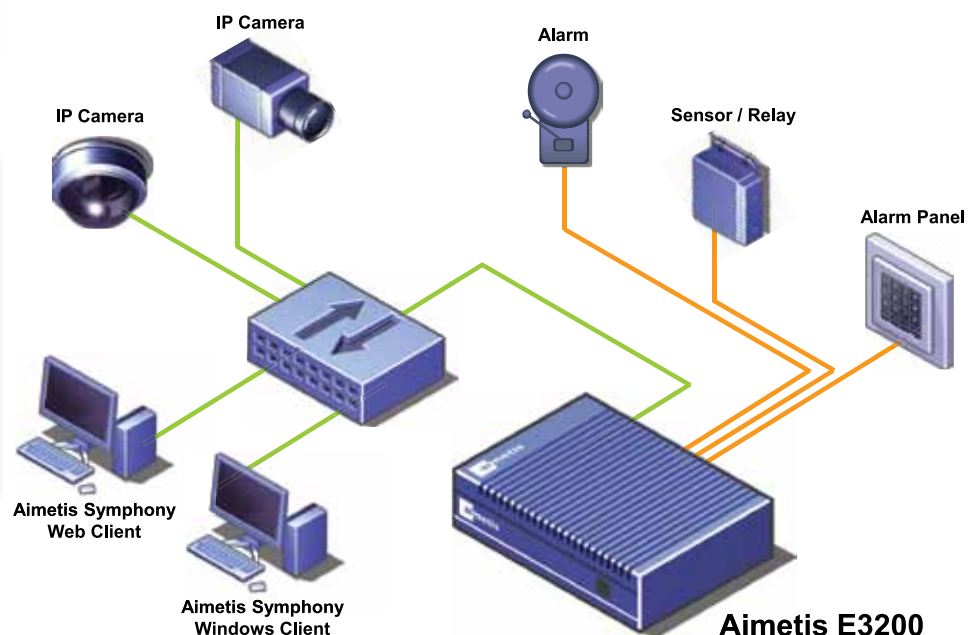

Analytics and On-Demand Reporting options include:

- People Counting
- Heat Map
- Items Left Behind or Removed
- Camera Tampering
- Advanced Event Based Search