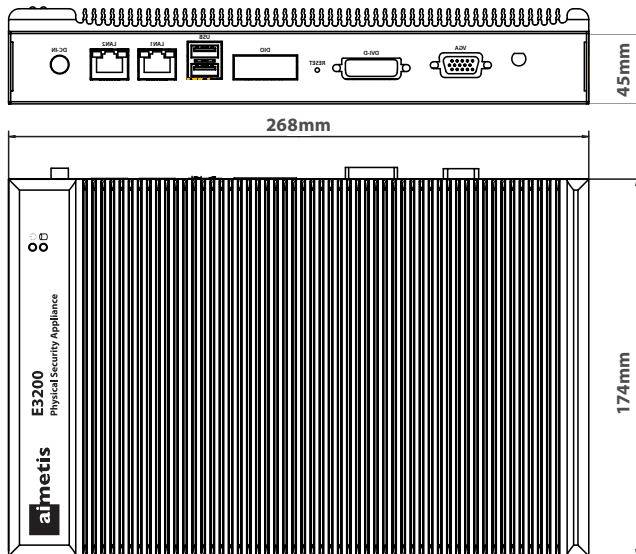

Features and Specifications*

Model	E3205	E3210
CPU	Dual Core Atom 1.66Ghz	
RAM	2GB	
OS	Win 7 embedded	
Storage	500GB	1TB
Video Management Software	Symphony Standard	
Camera Licenses Incl.	4	8
Max Cameras*	16	
Ethernet	2x GbE	
USB	4	
Integrated I/O	4/4	
Monitor Output	DVI / VGA	
Extended storage	With NAS	
Video Analytics Ready*	Yes	
ONVIF	Yes	
Operating Temp.	0 to 40°C	
Dimensions (mm)	268W x 174D x 44H	
Weight	2.5KG	
Input Voltage	12VDC/5 A Max	
Compliance	CE, FCC, RoHs	
Mounting Kit	Wall, DIN-Rail included	
Warranty	2 year	
Ordering Information	AIM-E3205	AIM-E3210

* With software upgrades

Dimensions

www.aimetis.com

©Copyright Aimetis Corporation 2003-2011. All rights reserved.

Aimetis Corporation

500 Weber Street North
Waterloo, Ontario, Canada N2L-4E9
+1 519 746-8888
info@aimetis.com

Aimetis GmbH

Am Prime Parc 7
65479 Raunheim
Germany
+49 (0) 6142 207 98 60
info@aimetis.de

Aimetis Symphony™ Software

Aimetis Symphony™ is award-winning intelligent video management software that offers an innovative, open IP video platform for video management, video analytics, system integration and alarm management. Aimetis Symphony™ installs on standard IT hardware, supports both analog and IP cameras from hundreds of camera manufacturers, provides a feature-rich, easy-to-use interface and incorporates IT friendly features to make administration simple.

Purpose-Built Hardware Platform

The Aimetis E3200 Series is designed for flexible deployment in any scenario. The onboard Intel® Atom™ embedded processor provides unsurpassed performance with very low heat generation and minimal cooling requirements, resulting in improved stability and longevity. With a tough aluminum case with heat dispersing fins, the E3200 is able to draw away heat from the processor and allow the system to operate in environments not suitable for commercial-off-the-shelf PCs. To provide even more flexibility, the E3200 can be wall or DIN-rail mounted keeping the unit out of harms way.

ONVIF

HDTV
NETWORK VIDEO

aimetis

EN20110324